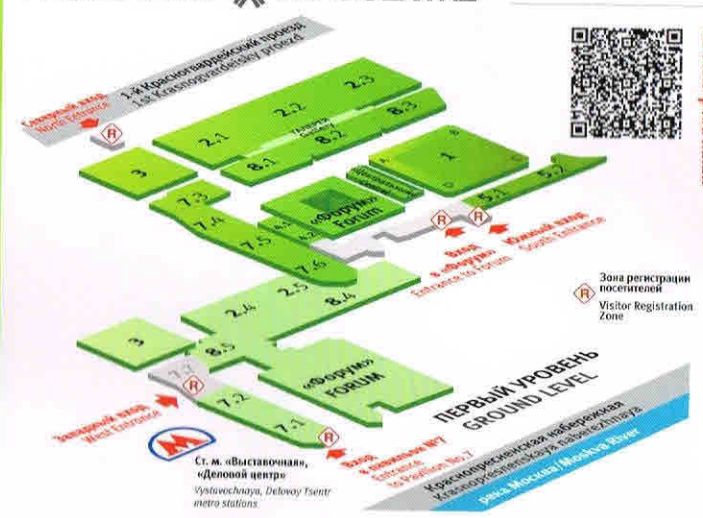

YOUR E-TICKET

NOTE! Admittance is only for professional visitors

18+

VISITOR NAME

PERSONAL BARCODE

Roger

NOTE!
E-tickets are not for sale

Thijs

7 5 4 3 2 6 7 1 8 1 5 0

EVENT NAME

DATES

PAVILIONS

PRODEXPO-2016

08-12 february 2016 year

all pavilions and open areas

Expocentre Fairgrounds
Krasnopresnenskaya nab., 14
Moscow, Russia, 123100
See the location map and opening hours at www.expocentr.ru

To enter the Fairgrounds:
1. Show your personal e-ticket to a clerk at the registration desk to scan the barcode.
2. Get you personal visitor badge.

Welcome to Expocentre exhibitions!

DATE AND TIME OF E-TICKET GENERATION

2016-01-23 18:41:21

18+ ПРОД ЭКСПО | PROD EXPO

Россия, Москва, ЦВК «Экспоцентр» • Expocentre Fairgrounds, Moscow, Russia
ЭКСПОЦЕНТР EXPOCENTRE

23rd МЕЖДУНАРОДНАЯ ВЫСТАВКА ПРОДУКТОВ ПИТАНИЯ, НАПИТКОВ И СЫРЬЯ ДЛЯ ИХ ПРОИЗВОДСТВА
23rd INTERNATIONAL EXHIBITION FOR FOOD, BEVERAGES, FOOD RAW MATERIALS
08-12.02.2016

- МЯСО И МЯСОПРОДУКТЫ, КОЛБАСНЫЕ ИЗДЕЛИЯ, ПТИЦА, ЯЙЦА
  MEAT AND MEAT PRODUCTS, COOKED MEATS, POULTRY, EGGS
- МОЛОЧНАЯ ПРОДУКЦИЯ, СЫРЫ
  MILK AND DAIRY PRODUCTS, CHEESE
- САЛОН МОРОЖЕНОГО
  ICE CREAM SALON
- БАКАЛЕЯ, ЗЕРНОПРОДУКТЫ, МАКАРОННЫЕ ИЗДЕЛИЯ
  GROCERIES, CEREALS, PASTA, SPICES, KITCHEN HERBS
- ПРИПРАВЫ, СПЕЦИИ
  SPICES, KITCHEN HERBS
- РАСТИТЕЛЬНЫЕ ЖИРЫ
  VEGETABLE FAT

посетитель • visitor
08-12.02.2016

ПРОД ЭКСПО-2016
Prodexpo 2016

ПОСЕТИТЕЛЬ
ПОСЕТИТЕЛЬ
ПОСЕТИТЕЛЬ

ЭКСПОЦЕНТР

611816833474

ОФИЦИАЛЬНЫЙ ПУТЕВОДИТЕЛЬ
OFFICIAL GUIDE

Выставка №1 в России*
Exhibition No.1 in Russia*

8-12 | 02 | 2016