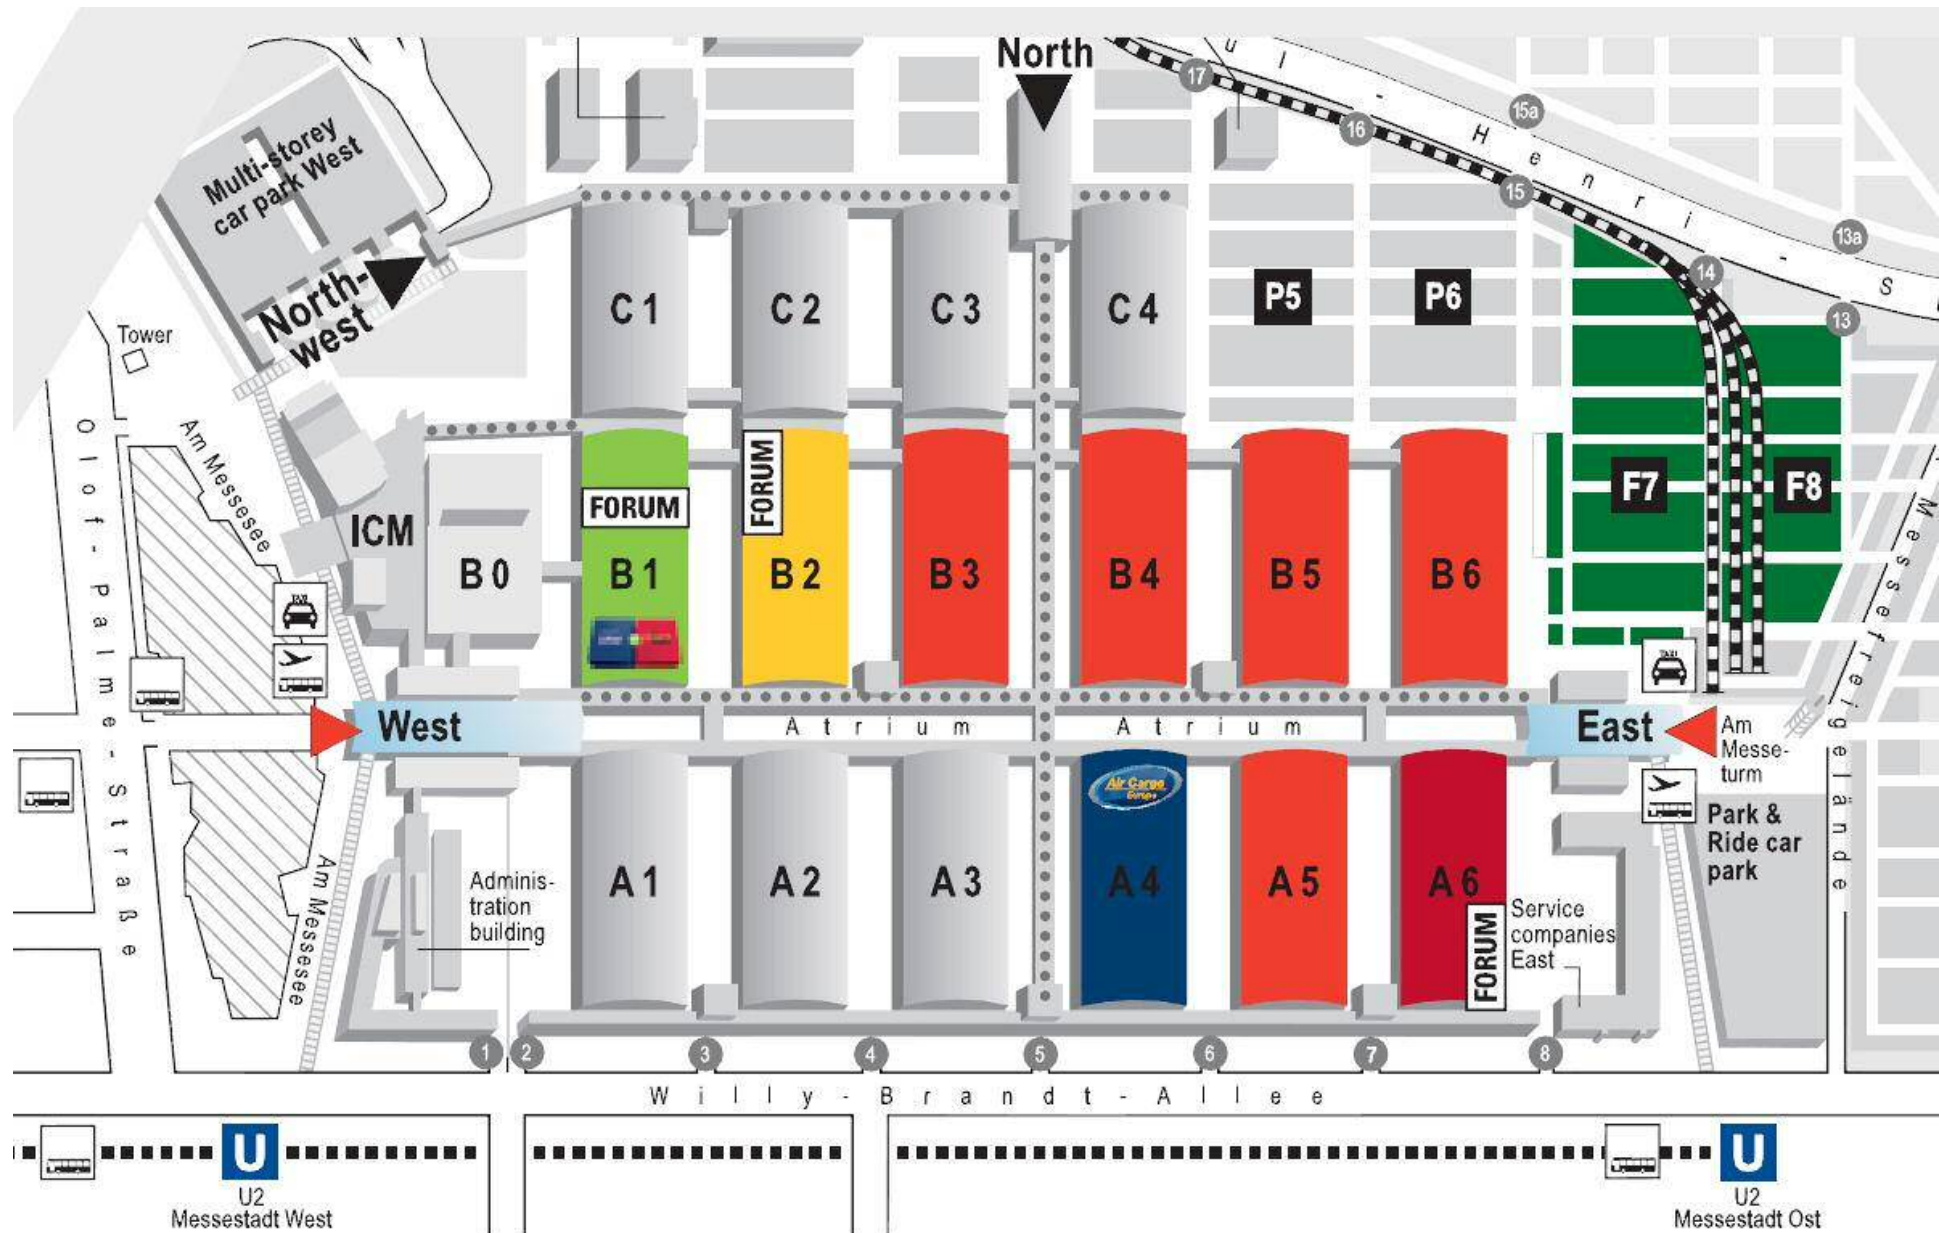

The world's greatest business event for air cargo and logistics.

6th Exhibition and Conference

June 4–7, 2013

Munich Trade Fair Centre

Part of: **transport
logistic**

Co-organisers

Supported by

www.AirCargoEurope.com